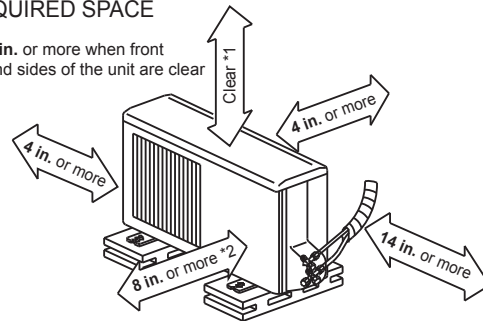

DIMENSIONS: MSZ-HE09NA8 & MUZ-HE09NA

MSZ-HE09NA

MUZ-HE09NA

REQUIRED SPACE

*1 4 in. or more when front and sides of the unit are clear

*2 When any 2 sides of left, right and rear of the unit are clear

Intertek