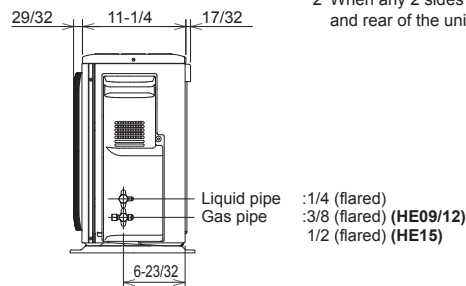

DIMENSIONS: MSZ-HE09NA8 & MUZ-HE09NA

MSZ-HE09NA

MUZ-HE09NA

REQUIRED SPACE

*1 4 in. or more when front and sides of the unit are clear

*2 When any 2 sides of left, right and rear of the unit are clear

Intertek