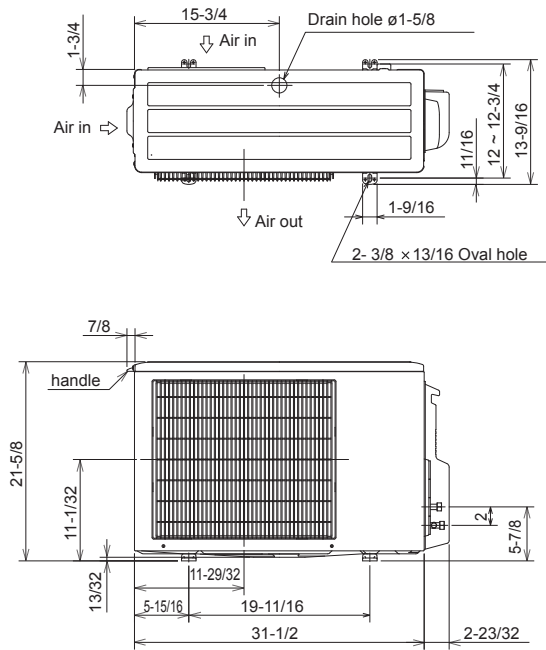

DIMENSIONS: MSZ-HE09NA8 & MUZ-HE09NA

MSZ-HE09NA

MUZ-HE09NA

REQUIRED SPACE

*1 4 in. or more when front and sides of the unit are clear

*2 When any 2 sides of left, right and rear of the unit are clear

Intertek