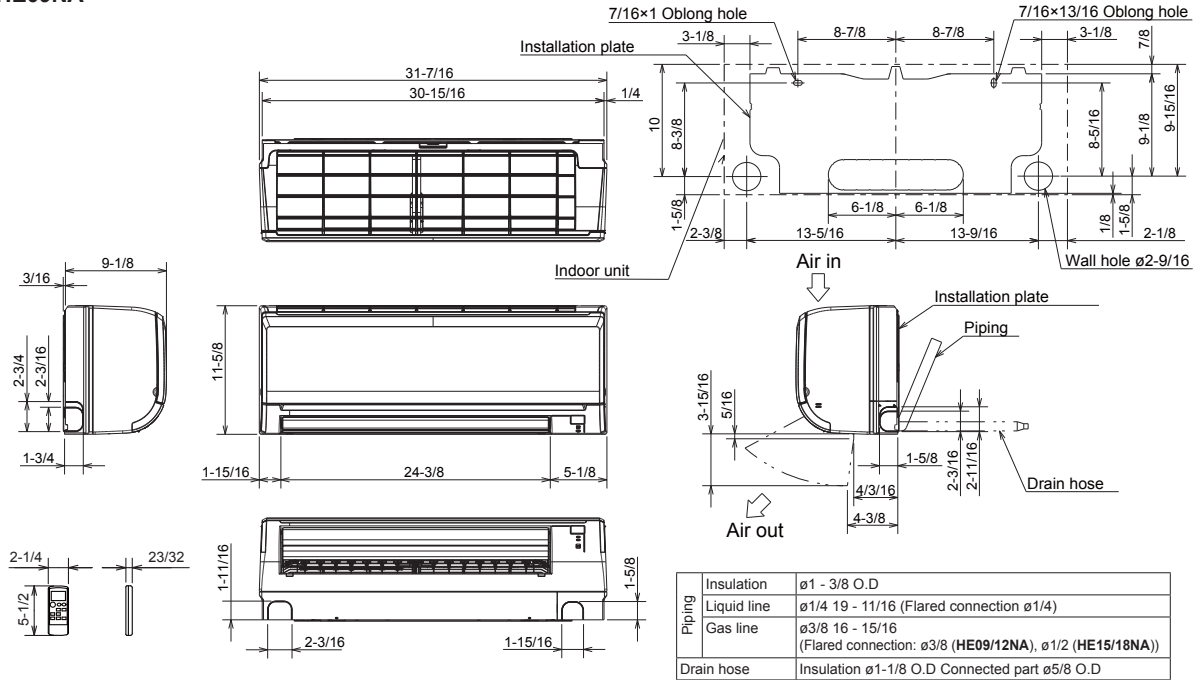

DIMENSIONS: MSZ-HE09NA8 & MUZ-HE09NA

MSZ-HE09NA

MUZ-HE09NA

REQUIRED SPACE

*1 4 in. or more when front and sides of the unit are clear

*2 When any 2 sides of left, right and rear of the unit are clear

Intertek